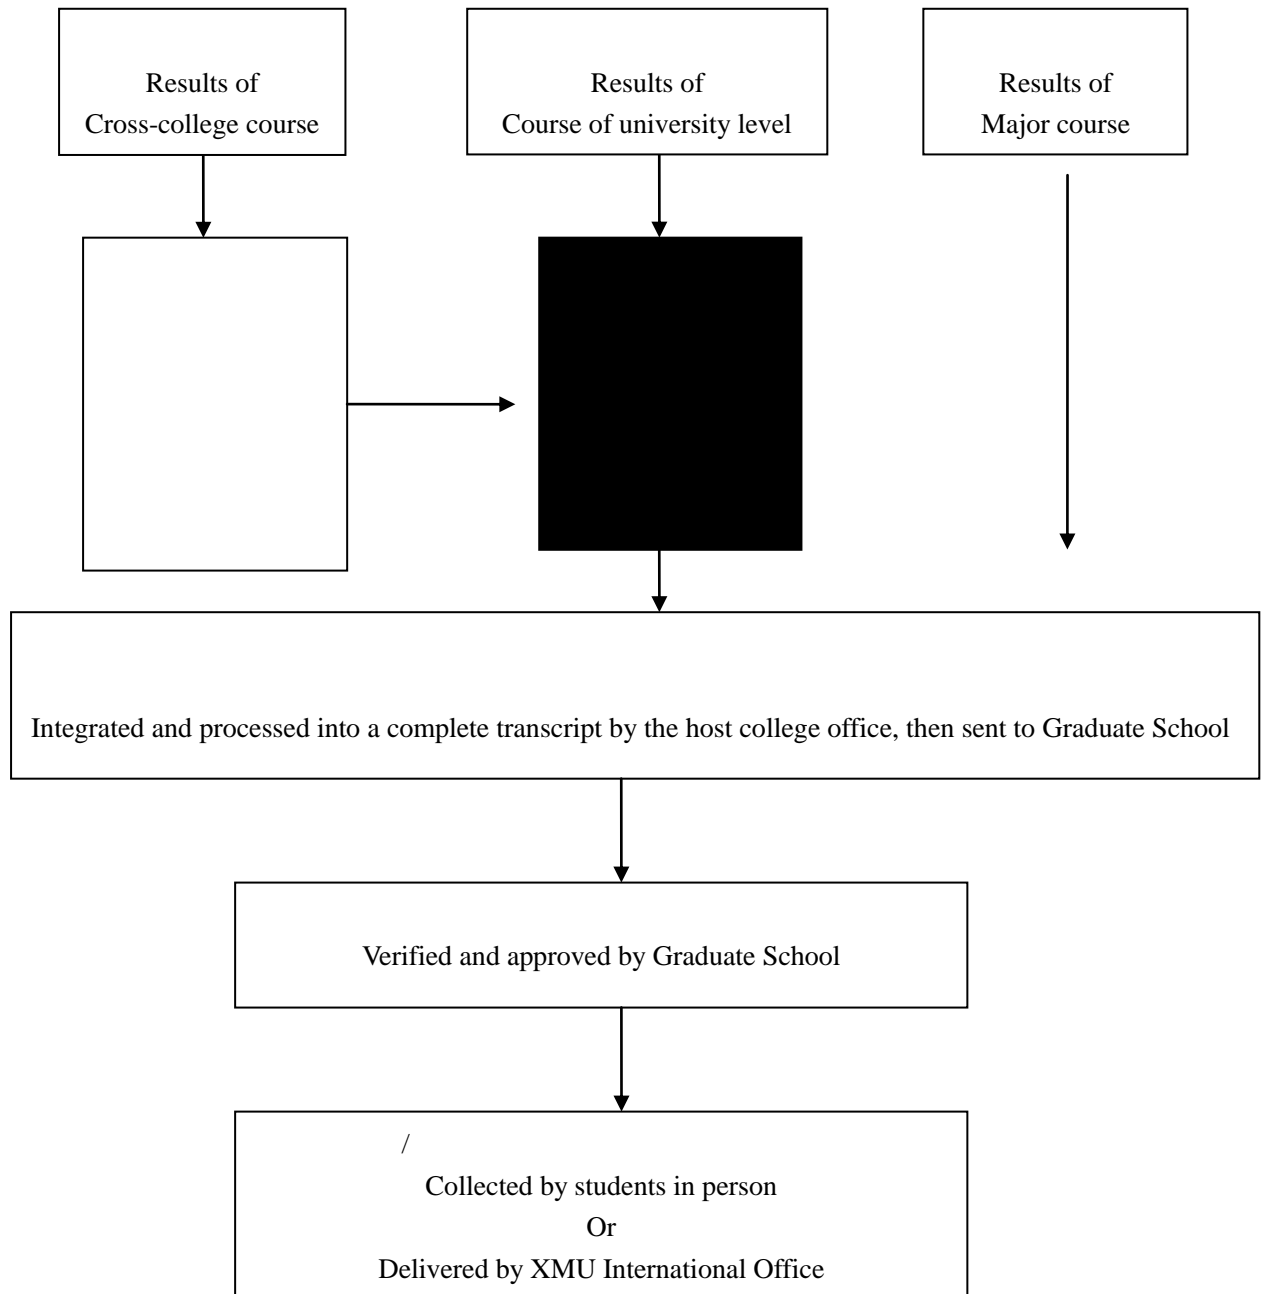

Procedures of transcript application

Courses of MA/PhD program

/

The flow charts are compiled by OSAO for your reference.

Teaching affairs offices, including Dean Office and Graduate School and colleges (i.e Overseas Education College) reserve the right to change and reverse related policies and regulations.

Please contact offices-in-charge for more details.

Courses of BA program

Please remind the lecturers to register your grades on-line

Courses of language program

/

The flow chats are compiled by OSAO for your reference.
Teaching affairs offices, including Dean Office and Graduate School and colleges (i.e Overseas Education College) reserve the right to change and reverse related policies and regulations.
Please contact offices-in-charge for more details.