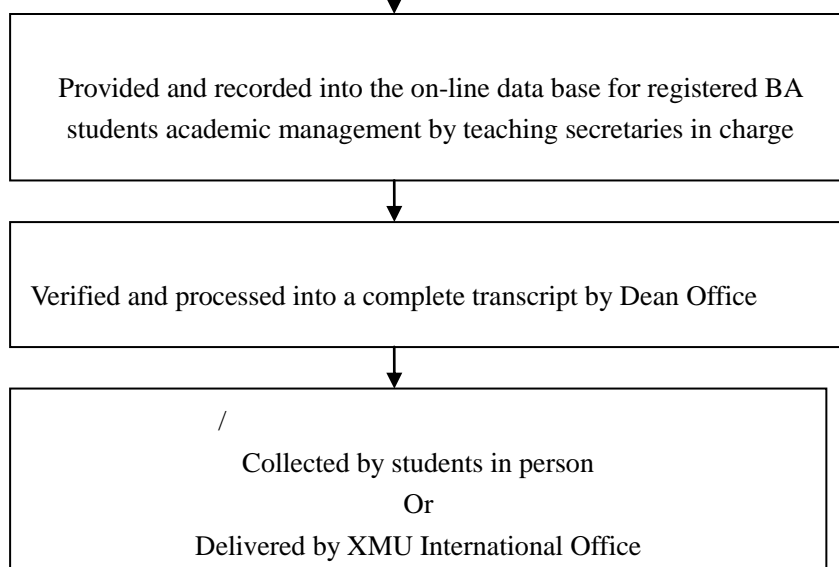

Procedures of transcript application

Courses of MA/PhD program

/

The flow charts are compiled by OSAO for your reference.

Teaching affairs offices, including Dean Office and Graduate School and colleges (i.e Overseas Education College) reserve the right to change and reverse related policies and regulations.

Please contact offices-in-charge for more details.

Courses of BA program

Please remind the lecturers to register your grades on-line

Courses of language program

/

The flow chats are compiled by OSAO for your reference.
Teaching affairs offices, including Dean Office and Graduate School and colleges (i.e Overseas Education College) reserve the right to change and reverse related policies and regulations.
Please contact offices-in-charge for more details.